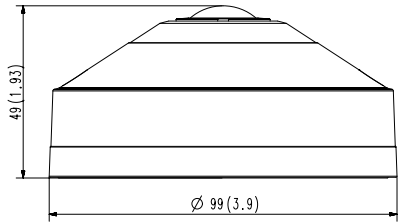

3		
2	QNF-9010	'19.11.29
1	QNF-8010	'19.09.02
No.	MODEL NAME	DATE
Unit:mm(inch)		SCALE:1/1
© Hanwha Techwin		

© Hanwha Techwin Co.,Ltd. All rights reserved.

A2