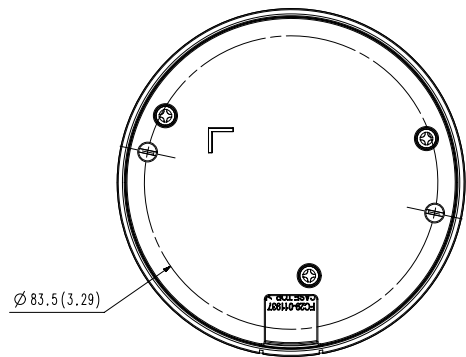

3		
2	QNF-9010	'19.11.29
1	QNF-8010	'19.09.02
No.	MODEL NAME	DATE
Unit:mm(inch)		SCALE:1/1
© Hanwha Techwin		

© Hanwha Techwin Co.,Ltd. All rights reserved.

A2